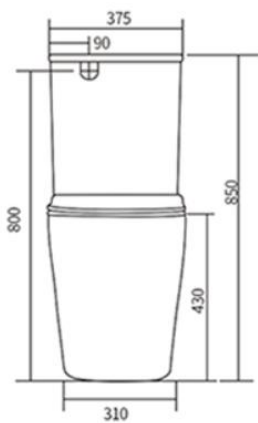

VERA TOILET SUITE – T6088RT

S Trap – 70-170mm

P Trap – 180mm

FRONT VIEW

SIDE VIEW

TOP VIEW