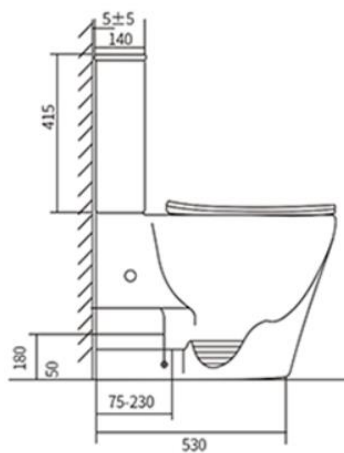

VERA TOILET SUITE – T6088RT

S Trap – 70-170mm

P Trap – 180mm

FRONT VIEW

SIDE VIEW

TOP VIEW