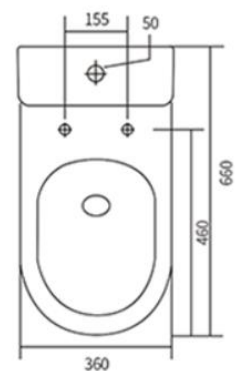

VERA TOILET SUITE – T6088RT

S Trap – 70-170mm

P Trap – 180mm

FRONT VIEW

SIDE VIEW

TOP VIEW