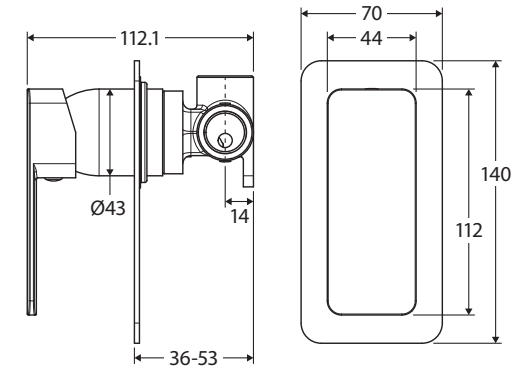

Tono® WALL MIXER RECTANGULAR PLATE

Features

- Designed for shower and bath
- High quality European cartridge (35 mm)
- Made from eco-friendly lead-free brass*
- WELS rating not required

Please note: This product may have a visible Fienza or Watermark logo.

*Defined as containing less than 0.25% lead.