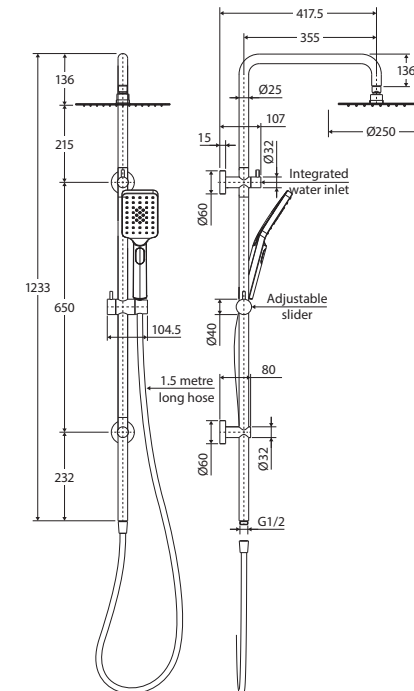

Tono® TWIN SHOWER

Features

WELS 3 Star rated, 9L/min (Overhead Shower)

WELS 3 Star rated, 9L/min (Handheld Shower)

Rail:

- Integrated top water inlet and diverter
- Slider to adjust height and angle of hand shower
- Made from solid brass
- 1.5 metre stainless steel hose (PVC on matte black model)

KOKO Overhead Shower (411129):

- 300 x 200 mm
- Thin 4 mm profile
- Easy to clean TPR nozzles
- Made from lead-free stainless steel
- Brass swivel joint
- Female ½" BSP inlet

TONO Hand Piece (MSH116):

- Three water-flow settings: normal, massage or combination
- Easy to clean TPR nozzles
- Made from ABS

Please note: This product may have a visible Fienza or Watermark logo.

Available in

Chrome
455116

Electroplated
Matte Black
455116B

PVD
Gun Metal
455116GM

PVD
Brushed Nickel
455116BN

PVD
Urban Brass
455116UB

Cleaning & Care

- Regularly clean with mild soapy water using a microfibre cloth.
- In highly polluted or coastal locations, we recommend cleaning 2-3 times per week.
- Do not use harsh detergents, bleach, cream cleaners or citrus based cleaners. These substances are abrasive and will damage the surface.
- Do not use undue pressure and wipe in one direction only.

We aim to ensure that specifications are correct at the time of publication. All measurements are shown in millimetres. Always use measurements of actual product received for final specification as the technical drawing may contain differences. Due to printing limitations, physical colour may vary from the image shown. Fienza reserves the right to make modifications without prior notice.