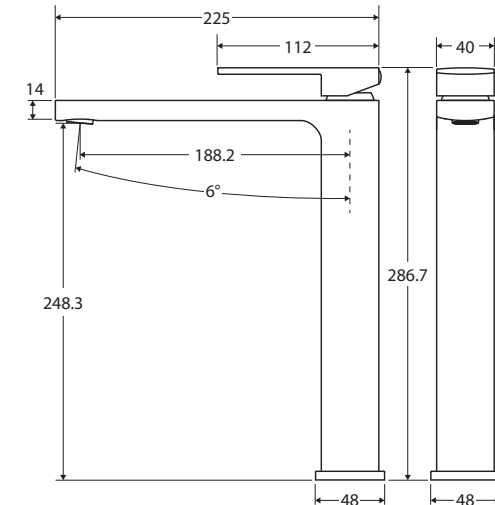

Tono® TALL BASIN MIXER

Features

- Soft square outlet
- Swivel aerator
- High quality European cartridge (25 mm)
- PEX split-resistant hoses
- Made from eco-friendly lead-free brass*
- **WELS 6 Star rated, 4.5L/min**

Please note: This product may have a visible Fienza or Watermark logo.

*Defined as containing less than 0.25% lead.

Lead Free*

Available in

Chrome
233107

Electroplated
Matte Black
233107B

PVD
Brushed Nickel
233107BN

PVD
Gun Metal
233107GM

PVD
Urban Brass
233107UB

Cleaning & Care

- Regularly clean with mild soapy water using a microfibre cloth.
- In highly polluted or coastal locations, we recommend cleaning 2-3 times per week.
- Do not use harsh detergents, bleach, cream cleansers or citrus based cleaners. These substances are abrasive and will damage the surface.
- Do not use undue pressure and wipe in one direction only.

We aim to ensure that specifications are correct at the time of publication. All measurements are shown in millimetres. Always use measurements of actual product received for final specification as the technical drawing may contain differences. Due to printing limitations, physical colour may vary from the image shown. Fienza reserves the right to make modifications without prior notice.