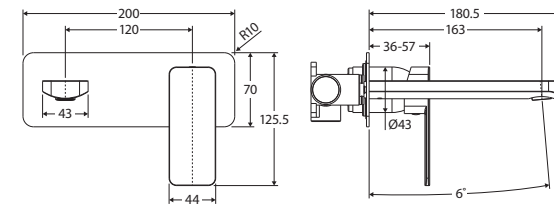

Tono®
BASIN/BATH
WALL MIXER SET
RECTANGULAR PLATE
160MM OUTLET

Features

- Soft square outlet
- Swivel basin aerator
- Free-flow aerator included for bath installation
- High quality European cartridge (35 mm)
- Made from eco-friendly lead-free brass*
- **WELS 6 Star rated, 4.5L/min when installed over basin**

*Defined as containing less than 0.25% lead.

Lead Free*

Available in

Chrome
233106

Electroplated
Matte Black
233106B

PVD
Brushed Nickel
233106BN

PVD
Gun Metal
233106GM

PVD
Urban Brass
233106UB

Cleaning & Care

- Regularly clean with mild soapy water using a microfibre cloth.
- In highly polluted or coastal locations, we recommend cleaning 2-3 times per week.
- Do not use harsh detergents, bleach, cream cleansers or citrus based cleaners. These substances are abrasive and will damage the surface.
- Do not use undue pressure and wipe in one direction only.

Please note: This product may have a visible Fienza or Watermark logo.

We aim to ensure that specifications are correct at the time of publication. All measurements are shown in millimetres. Always use measurements of actual product received for final specification as the technical drawing may contain differences. Due to printing limitations, physical colour may vary from the image shown. Fienza reserves the right to make modifications without prior notice.