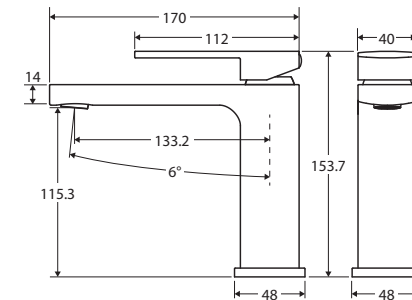

Tono® BASIN MIXER

Features

- Soft square outlet
- Swivel aerator
- High quality European cartridge (25 mm)
- PEX split-resistant hoses
- Made from eco-friendly lead-free brass*
- **WELS 6 Star rated, 4.5L/min**

Please note: This product may have a visible Fienza or Watermark logo.

*Defined as containing less than 0.25% lead.