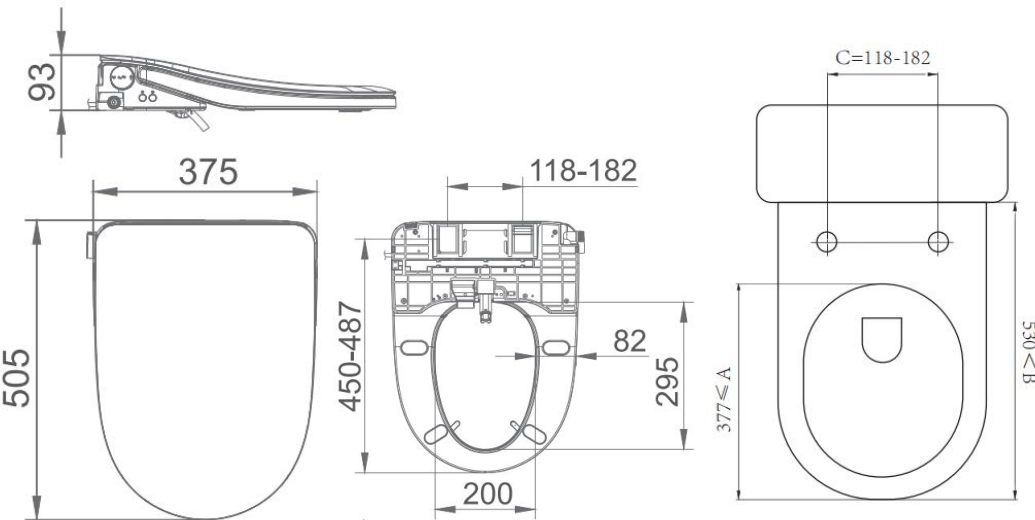

TOILET REQUIREMENT

FEATURES

- Ultra-thin cover design
- Auto Lid
- Seat heating
- Feminine/Rear wash
- Warm air drying
- Hot/Cold Massage
- Water heating
- Soft closing
- Remote controller
- Control Knob with Soft Night Light
- AVB-High Hazard Backflow Prevention Device

WARRANTY

- 2 years including the labour
- Please refer to Warranty Page for full Terms and Conditions