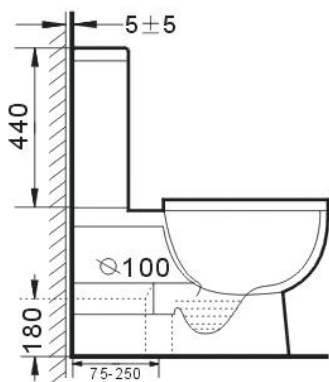

Rimless Toilet Suite – T6016

S Trap – 70-170mm

P Trap – 180mm

Side view

Top view

Frontal view