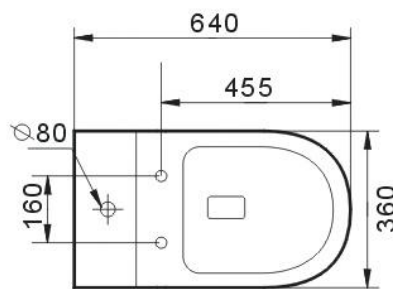

Rimless Toilet Suite – T6016

S Trap – 70-170mm

P Trap – 180mm

Side view

Top view

Frontal view