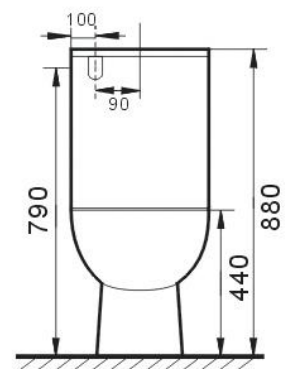

Rimless Toilet Suite – T6016

S Trap – 70-170mm

P Trap – 180mm

Side view

Top view

Frontal view