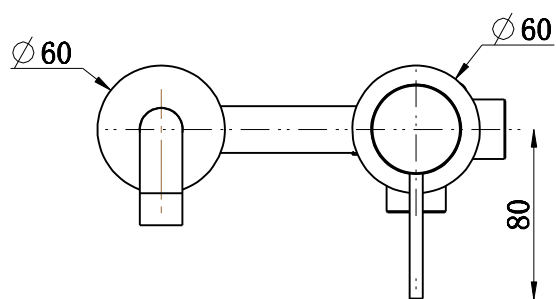

MICA WALL BASIN / BATH MIXER 2 PIECE
CODE- WBC-P-5-2P

BELLAVISTA

Spout also available in
150mm and 240mm