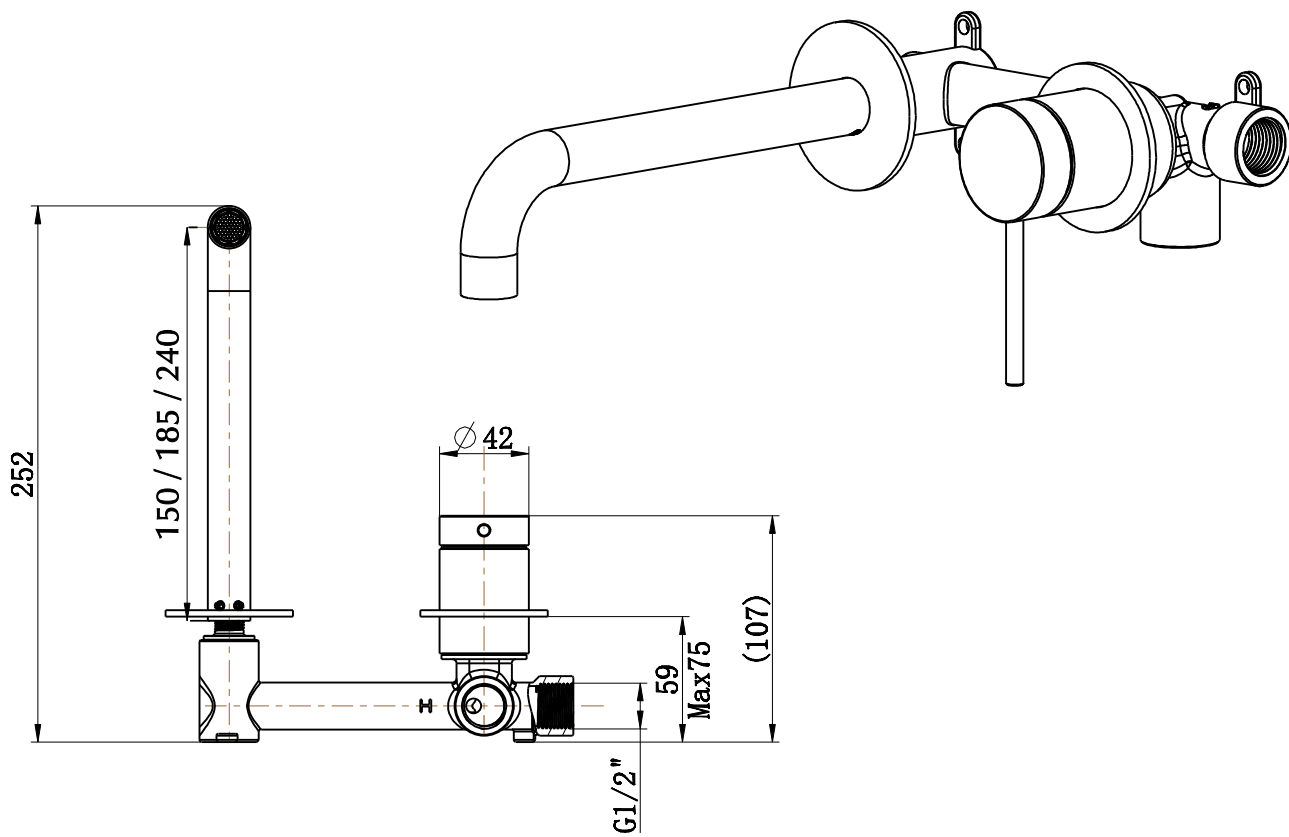

MICA WALL BASIN / BATH MIXER 2 PIECE
CODE- WBC-P-5-2P

BELLAVISTA

Spout also available in
150mm and 240mm