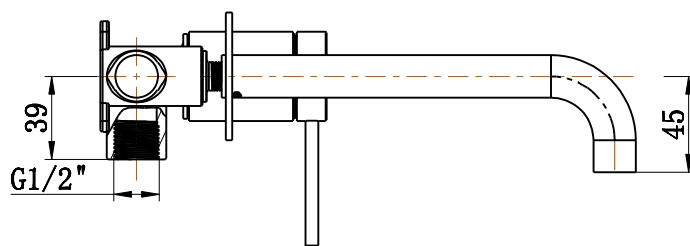

MICA WALL BASIN / BATH MIXER 2 PIECE
CODE- WBC-P-5-2P

BELLAVISTA

Spout also available in
150mm and 240mm