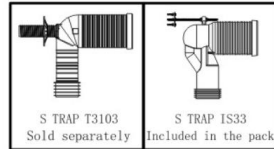

Thea Standard-Vega

BS36S-TL6086A

LAFEME

SPECIFICATIONS

Colour	White
Size	655*375*870MM
Rate frequency	50Hz
Electrical	220-240V
Water Inlet	Bottom Inlet Only
Maximum Power	11500W
Pressure of Supplied-Water	0.15-0.75Mpa
Waterproofing Grade	IPX4
Trap Type	S Trap:100-240MM(IS33)Included In The Package S Trap:50-160MM(T3103)Sold Separately P Trap: 180MM Roughing-in