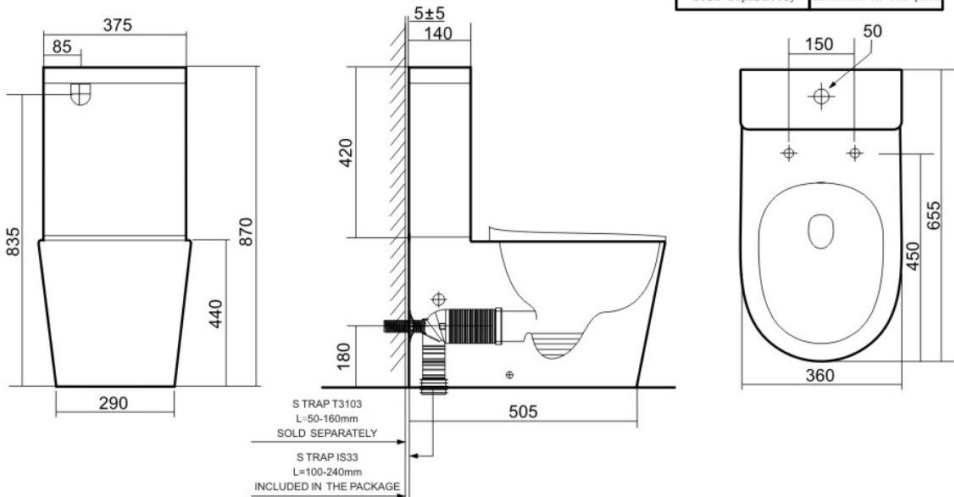

Thea Standard-Vega

BS36S-TL6086A

LAFEME

SPECIFICATIONS

Colour	White
Size	655*375*870MM
Rate frequency	50Hz
Electrical	220-240V
Water Inlet	Bottom Inlet Only
Maximum Power	11500W
Pressure of Supplied-Water	0.15-0.75Mpa
Waterproofing Grade	IPX4
Trap Type	S Trap:100-240MM(IS33)Included In The Package S Trap:50-160MM(T3103)Sold Separately P Trap: 180MM Roughing-in

FEATURES

- Rimless Tornado Smart Toilet
- Extra Height
- Seat heating
- Feminine/Rear wash
- Warm air drying
- Hot/Cold Massage
- Water heating
- Soft closing
- Remote controller
- Control Knob with Soft Night Light
- AVB-High Hazard Backflow Prevention Device