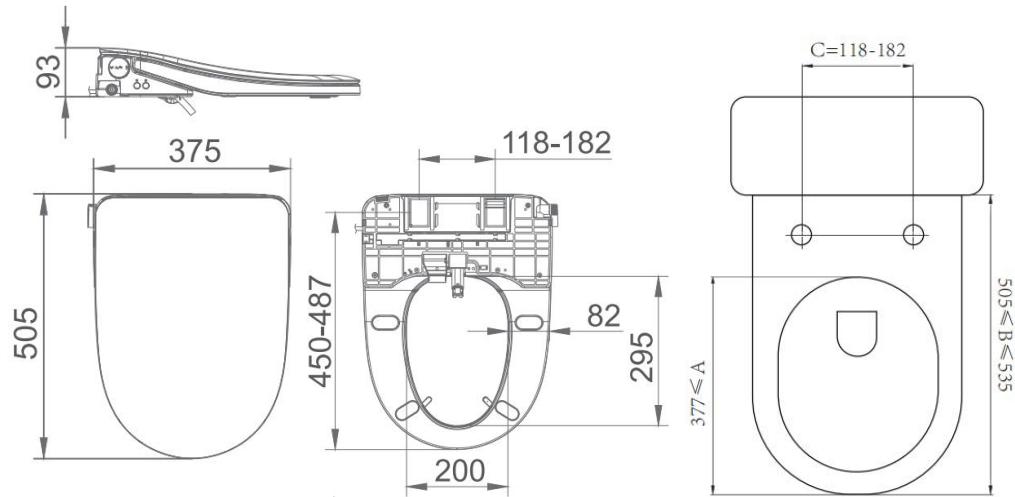

TOILET REQUIREMENT

FEATURES

- Ultra-thin cover design
- Seat heating
- Feminine/Rear wash
- Warm air drying
- Hot/Cold Massage
- Water heating
- Soft closing
- Remote controller
- Control Knob with Soft Night Light
- AVB-High Hazard Backflow Prevention Device

WARRANTY

- 2 years including the labour
- Please refer to Warranty Page for full Terms and Conditions