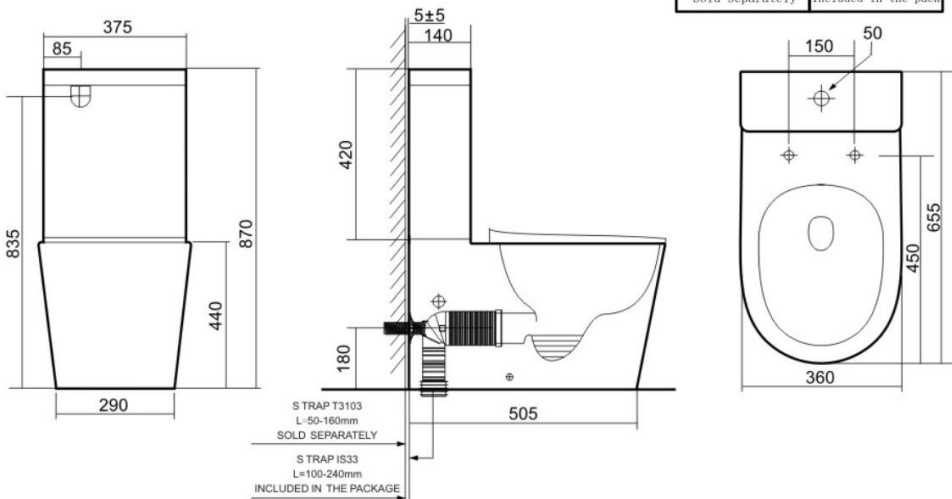

Thea Luxury-Vega

BS36L-TL6086A

SPECIFICATIONS

Colour	White
Size	655X375X870MM
Rate frequency	50Hz
Electrical	220-240V
Water Inlet	Bottom Inlet Only
Maximum Power	1150W
Pressure of Supplied-Water	0.15-0.75Mpa
Waterproofing Grade	IPX4
Trap Type	S Trap:100-240MM(IS33)Included In The Package S Trap:50-160MM(T3103)Sold Separately P Trap: 180MM Roughing-in

LAFEME

FEATURES

- Rimless Tornado Smart Toilet
- Extra Height
- Auto Lid
- Seat heating
- Feminine/Rear wash
- Warm air drying
- Hot/Cold Massage
- Water heating
- Soft closing
- Remote controller
- Control Knob with Soft Night Light
- AVB-High Hazard Backflow Prevention Device