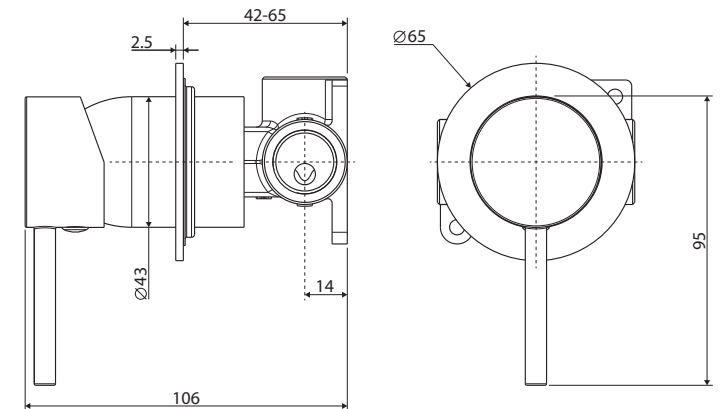

Kaya®  
WALL MIXER  
SMALL ROUND PLATE

Features

- Designed for shower and bath
- Round, pin lever handle design
- Made from solid brass
- High quality European cartridge (35 mm)

**Please note:** This product may have a visible Fienza or Watermark logo.

We aim to ensure that specifications are correct at the time of publication. All measurements are shown in millimetres. Always use measurements of actual product received for final specification as the technical drawing may contain differences. Due to printing limitations, physical colour may vary from the image shown. Fienza reserves the right to make modifications without prior notice.