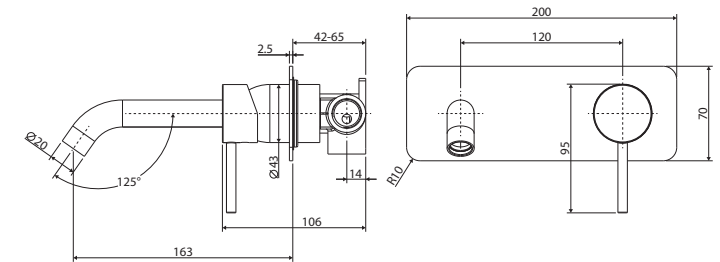

Kaya®
BASIN/BATH
WALL MIXER SET
RECTANGULAR PLATE
160MM OUTLET

Features

WELS 5 Star rated, 5L/min when installed over basin

- Designed for basin and bath
- Round, pin lever handle design
- Curved outlet
- Free flow aerator included for bath installation
- Made from solid brass
- High quality European cartridge (35 mm)

Please note: This product may have a visible Fienza or Watermark logo.

Available in

Electroplated Chrome 228106	Electroplated Matte White 228106MW	Electroplated Matte Black 228106B
PVD Brushed Nickel 228106BN	PVD Gun Metal 228106GM	PVD Brushed Copper 228106CO
		PVD Urban Brass 228106UB

Cleaning & Care

- Regularly clean with mild soapy water using a microfibre cloth.
- In highly polluted or coastal locations, we recommend cleaning 2-3 times per week.
- Do not use harsh detergents, bleach, cream cleaners or citrus based cleaners. These substances are abrasive and will damage the surface.
- Do not use undue pressure and wipe in one direction only.

We aim to ensure that specifications are correct at the time of publication. All measurements are shown in millimetres. Always use measurements of actual product received for final specification as the technical drawing may contain differences. Due to printing limitations, physical colour may vary from the image shown. Fienza reserves the right to make modifications without prior notice.