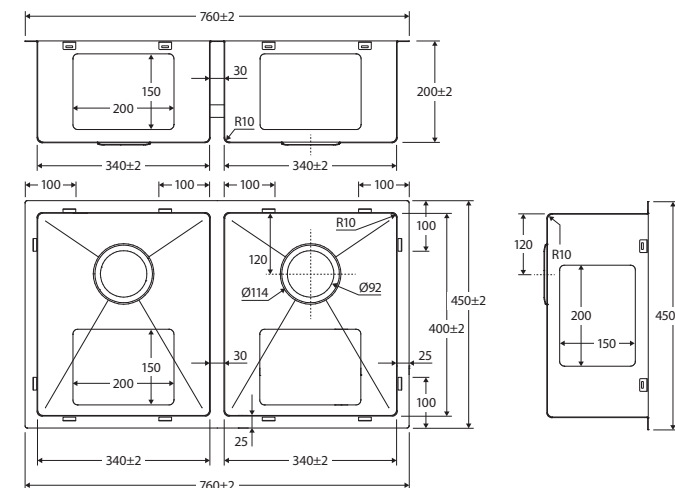

Hana

DOUBLE KITCHEN SINK, 27L/27L

Features

- Anti-condensation coating underneath the sink prevents mildew
- Hand made from 1.2 mm thick, high quality 304 stainless steel
- Fitted with sound and vibration dampening panels to reduce acoustic impact of water and equipment
- Two matching basket wastes included (A3SS/A3CM/A3RB)
- Two sink protectors included with PVD models only
- Topmount or undermount installation
- Mounting brackets and screws included
- Capacity: 27L/27L
- Overall size: 760 L x 450 W x 200 D mm

While we aim to ensure specifications are correct at the time of publication, Fienza reserves the right to make modifications without prior notice. Physical colour may vary from image shown. All measurements are shown in millimetres. Always use physical product measurements for mark-ups and roughing-in as the technical drawing may differ from actual product received.