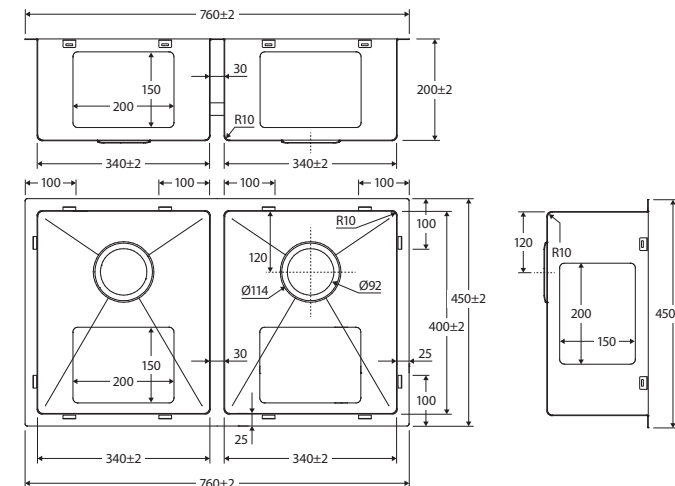

Hana

DOUBLE KITCHEN SINK, 27L/27L

Features

- Anti-condensation coating underneath the sink prevents mildew
- Hand made from 1.2 mm thick, high quality 304 stainless steel
- Fitted with sound and vibration dampening panels to reduce acoustic impact of water and equipment
- Two matching basket wastes included (A3SS/A3CM/A3RB)
- Two sink protectors included with PVD models only
- Topmount or undermount installation
- Mounting brackets and screws included
- Capacity: 27L/27L
- Overall size: 760 L x 450 W x 200 D mm

We aim to ensure that specifications are correct at the time of publication. All measurements are shown in millimetres. Always use measurements of actual product received for final specification as the technical drawing may contain differences. Due to printing limitations, physical colour may vary from the image shown. Fienza reserves the right to make modifications without prior notice.