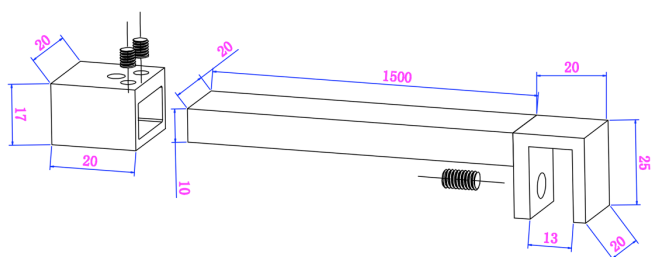

Bella Vista™

STABILISER – HEAVY DUTY – SQUARE TO SUIT SHOWER SCREEN UP TO 1500MM LONG

Bella Vista

Bella Vista

PRODUCT INFORMATION

Size: Suits 10mm to 12mm glass

Standard 1500mm length – can be cut to desired size