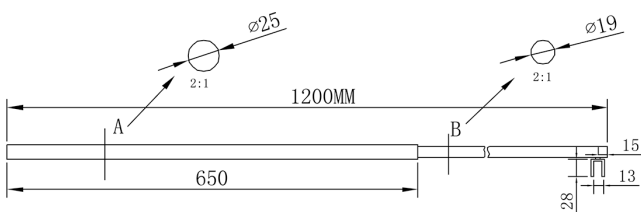

Bella Vista™

STABILISER – HEAVY DUTY – ROUND TO SUIT SHOWER SCREEN UP TO 1500MM LONG

Colour Options:

Bella Vista

Bella Vista