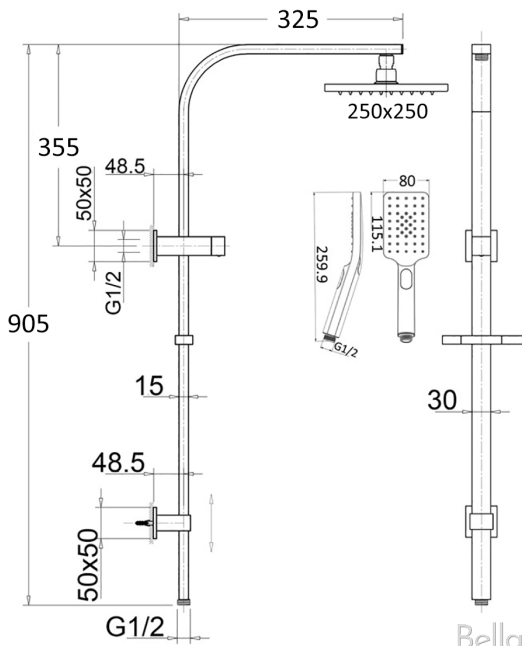

DUAL SHOWER RAIL WITH RAIN FALL HEAD – SQUARE

Colour Options:

Bella Vista

Bella Vista

PRODUCT INFORMATION

Size:

- 905mm x 325mm x 30mm

WELS

- Water rating – 3 star
- 9.0 litres per minute
- Registration Number:S16542

FINISH

	Chrome
	Black
	Brushed Nickel
	Gun Metal
	Brushed Gold

MAINTENANCE AND CARE

Regularly clean with mild liquid detergent or soap and water.