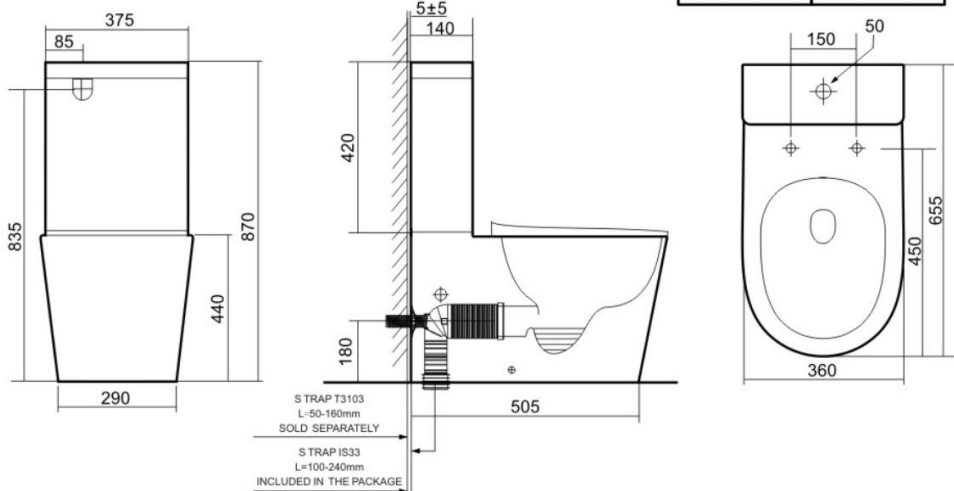

Catania Standard-Vega

BS35S-TL6086A

LAFEME

SPECIFICATIONS

Colour	White
Size	655*375*870MM
Rate frequency	50Hz
Electrical	220-240V
Water Inlet	Bottom Inlet Only
Maximum Power	1050W
Pressure of Supplied-Water	0.15-0.75Mpa
Waterproofing Grade	IPX4
Trap Type	S Trap:100-240MM(IS33)Included In The Package S Trap:50-160MM(T3103)Sold Separately P Trap: 180MM Roughing-in

FEATURES

- Rimless Tornado Smart Toilet
- Extra Height
- Seat heating
- Feminine/Rear wash
- Warm air drying
- Hot/Cold Massage
- Water heating
- Soft closing
- Remote controller
- Control Knob with Soft Night Light
- AVB-High Hazard Backflow Prevention Device