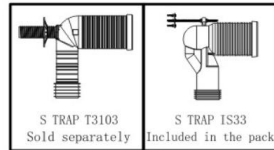

Catania Standard-Vega

BS35S-TL6086A

LAFEME

SPECIFICATIONS

Colour	White
Size	655*375*870MM
Rate frequency	50Hz
Electrical	220-240V
Water Inlet	Bottom Inlet Only
Maximum Power	1050W
Pressure of Supplied-Water	0.15-0.75Mpa
Waterproofing Grade	IPX4
Trap Type	S Trap:100-240MM(IS33)Included In The Package S Trap:50-160MM(T3103)Sold Separately P Trap: 180MM Roughing-in

FEATURES

- Rimless Tornado Smart Toilet
- Extra Height
- Seat heating
- Feminine/Rear wash
- Warm air drying
- Hot/Cold Massage
- Water heating
- Soft closing
- Remote controller
- Control Knob with Soft Night Light
- AVB-High Hazard Backflow Prevention Device